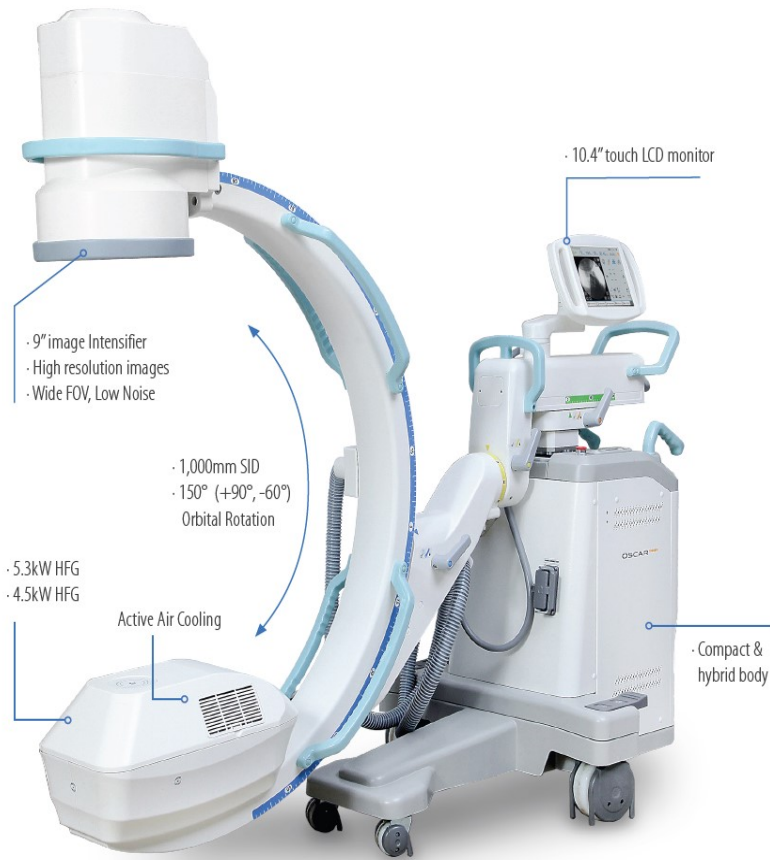

# OSCAR classic

OSCAR Classic is a highly favoured system all over the world with stable output and high quality images. The convenient touch screen and compact design provides better user convenience and make image acquisition simple.

- 9" Image Intensifier
- 5.3kW HFG  
4.5kW HFG
- 150° Dynamic Orbital Rotation
- 10.4" Touch Screen
- DSA
- Active Air Cooling
- Free space 800mm SID 1,000mm
- Low Dose
- Dual Foot Switch (Shot/Save)
- DICOM 3.0 CD/DVD Burner USB Port
- Wide Monitor
- Waterproof Keyboard & Mouse

### 9" Image Intensifier

- High-resolution Images

### Wide Orbital Rotation

- 150° (+90°, -60°) Orbital Rotation